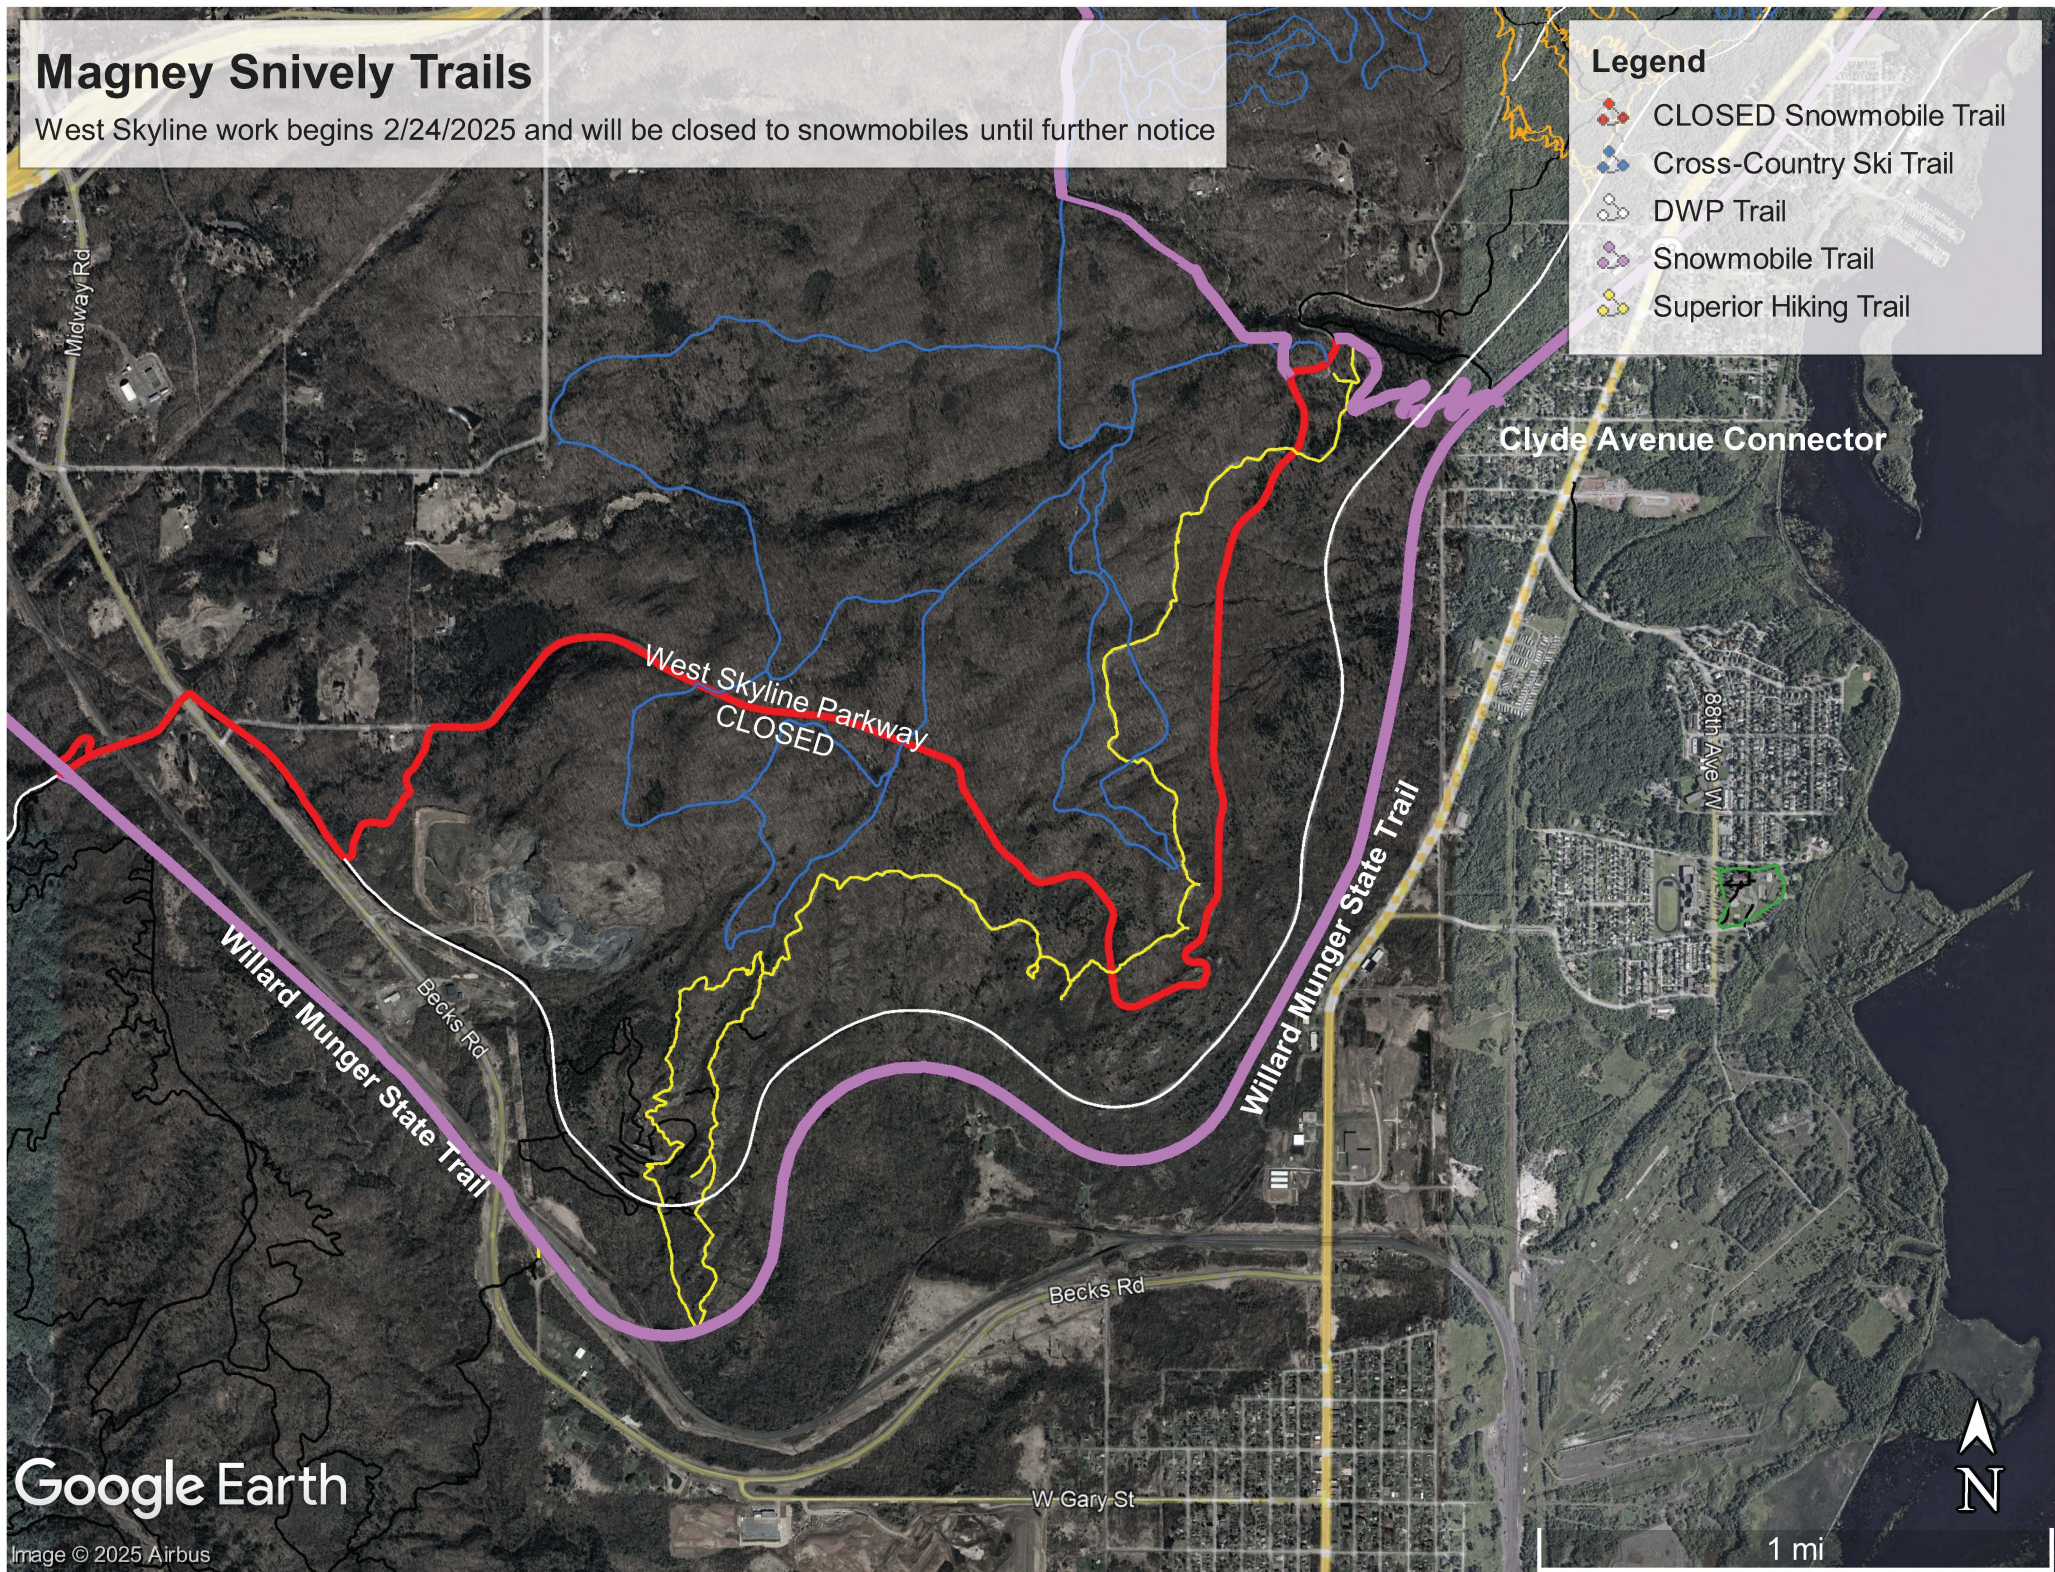

Magney Snively Trails

West Skyline work begins 2/24/2025 and will be closed to snowmobiles until further notice

Legend

-  CLOSED Snowmobile Trail
-  Cross-Country Ski Trail
-  DWP Trail
-  Snowmobile Trail
-  Superior Hiking Trail

Google Earth

Image © 2025 Airbus

1 mi