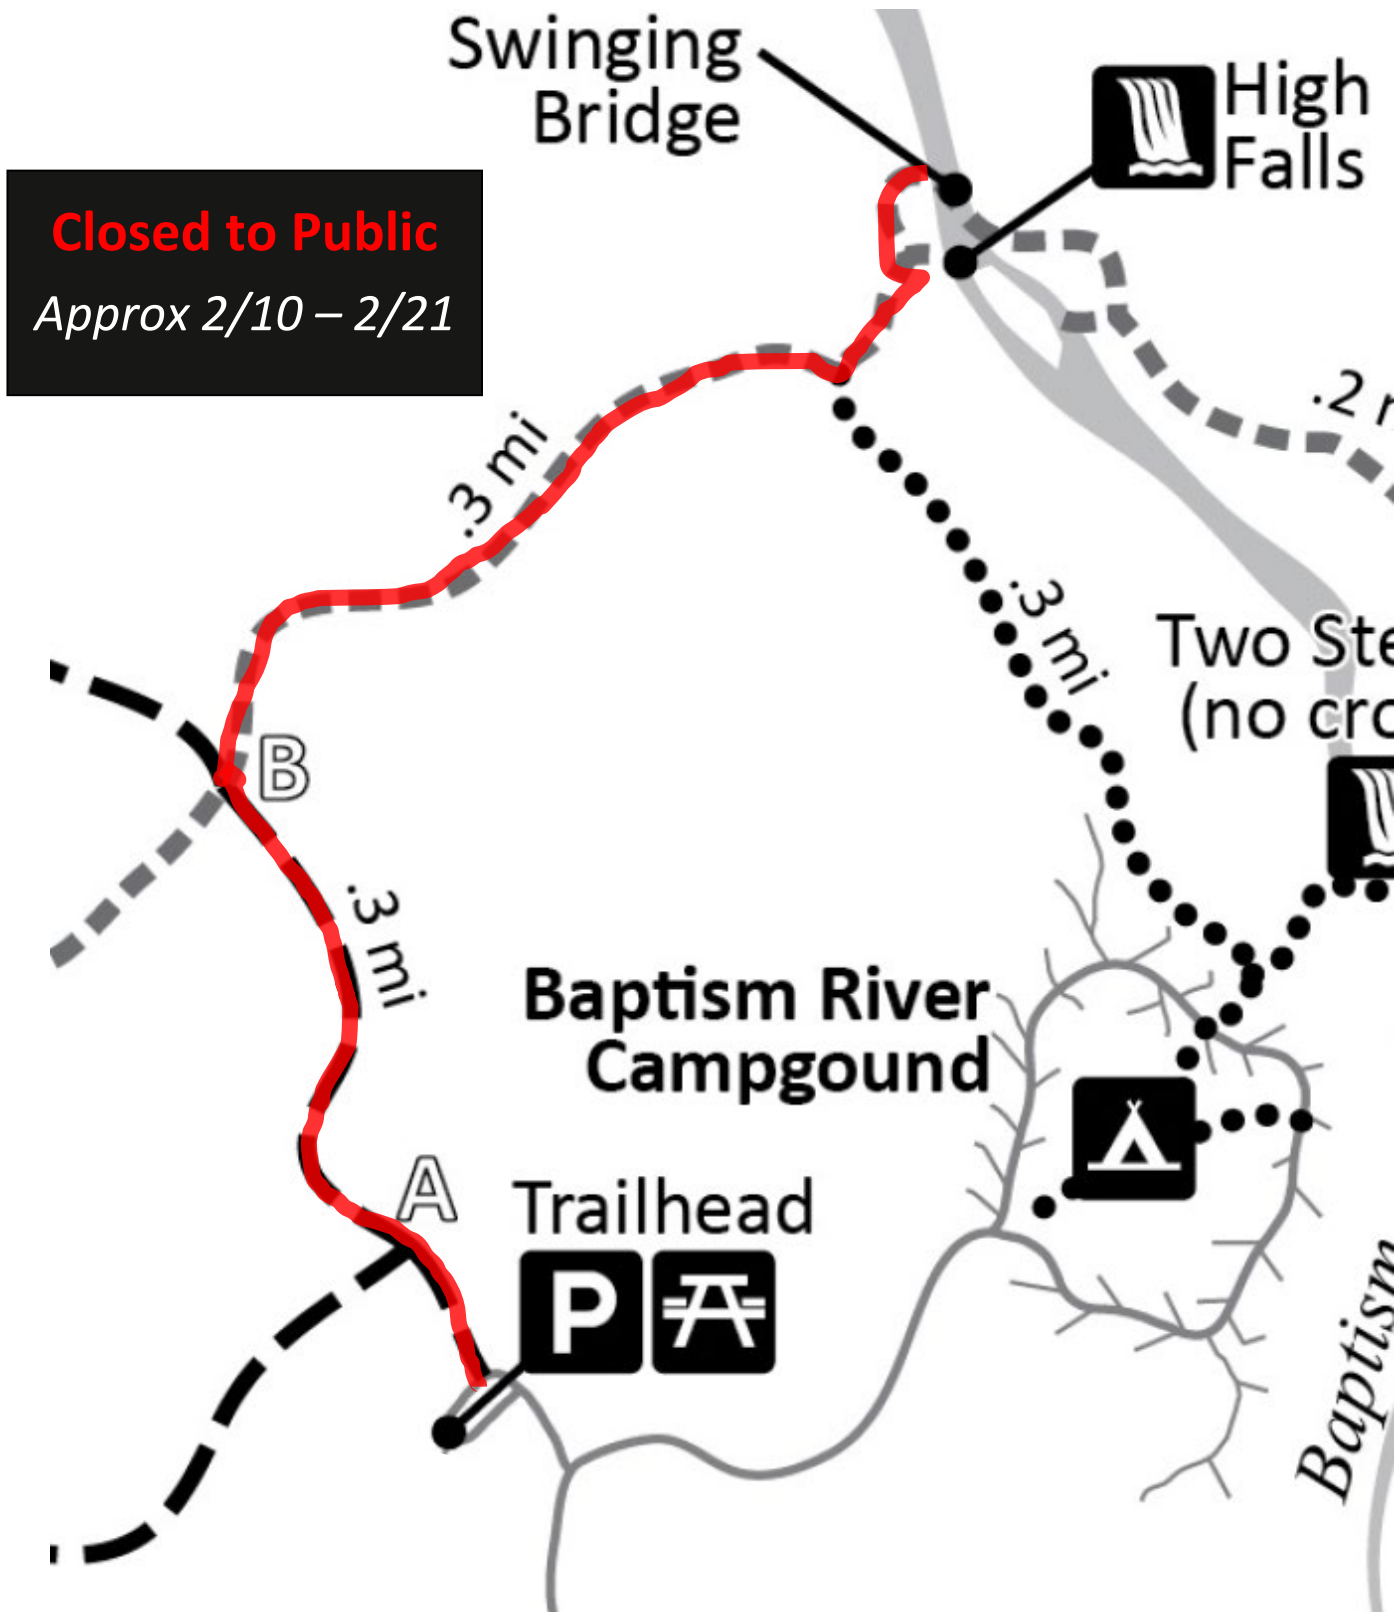

High Falls Trail CLOSED (West)

Ski Trail Access only available from
Lax Lake Road during this time