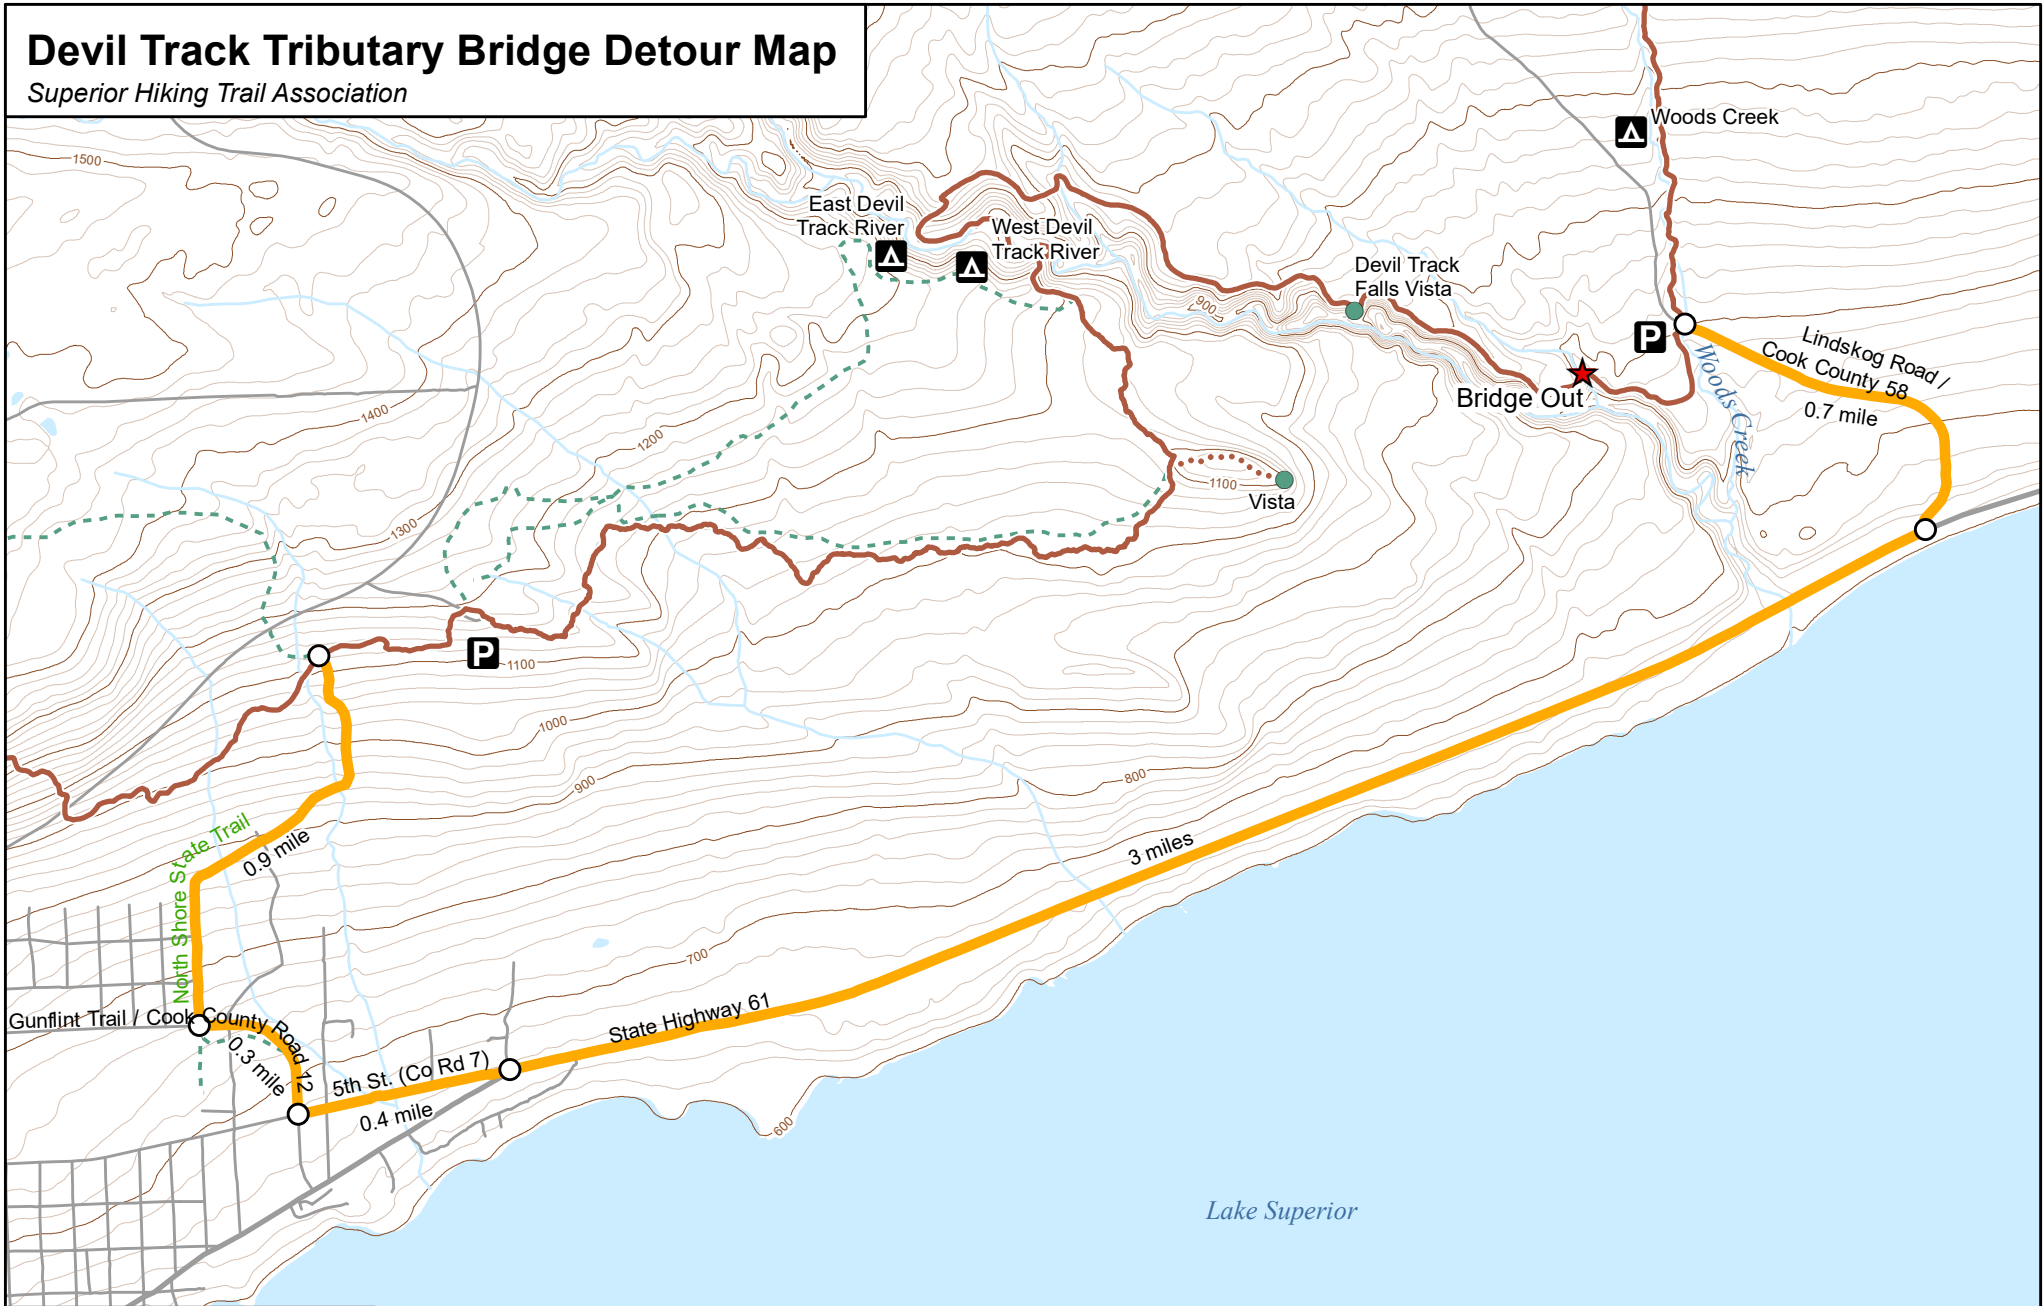

Devil Track Tributary Bridge Detour Map

Superior Hiking Trail Association

Legend

- Points Between Mileages
- Devil Track Detour Route
- SHTA Points Of Interest
- Ⓟ Trailheads