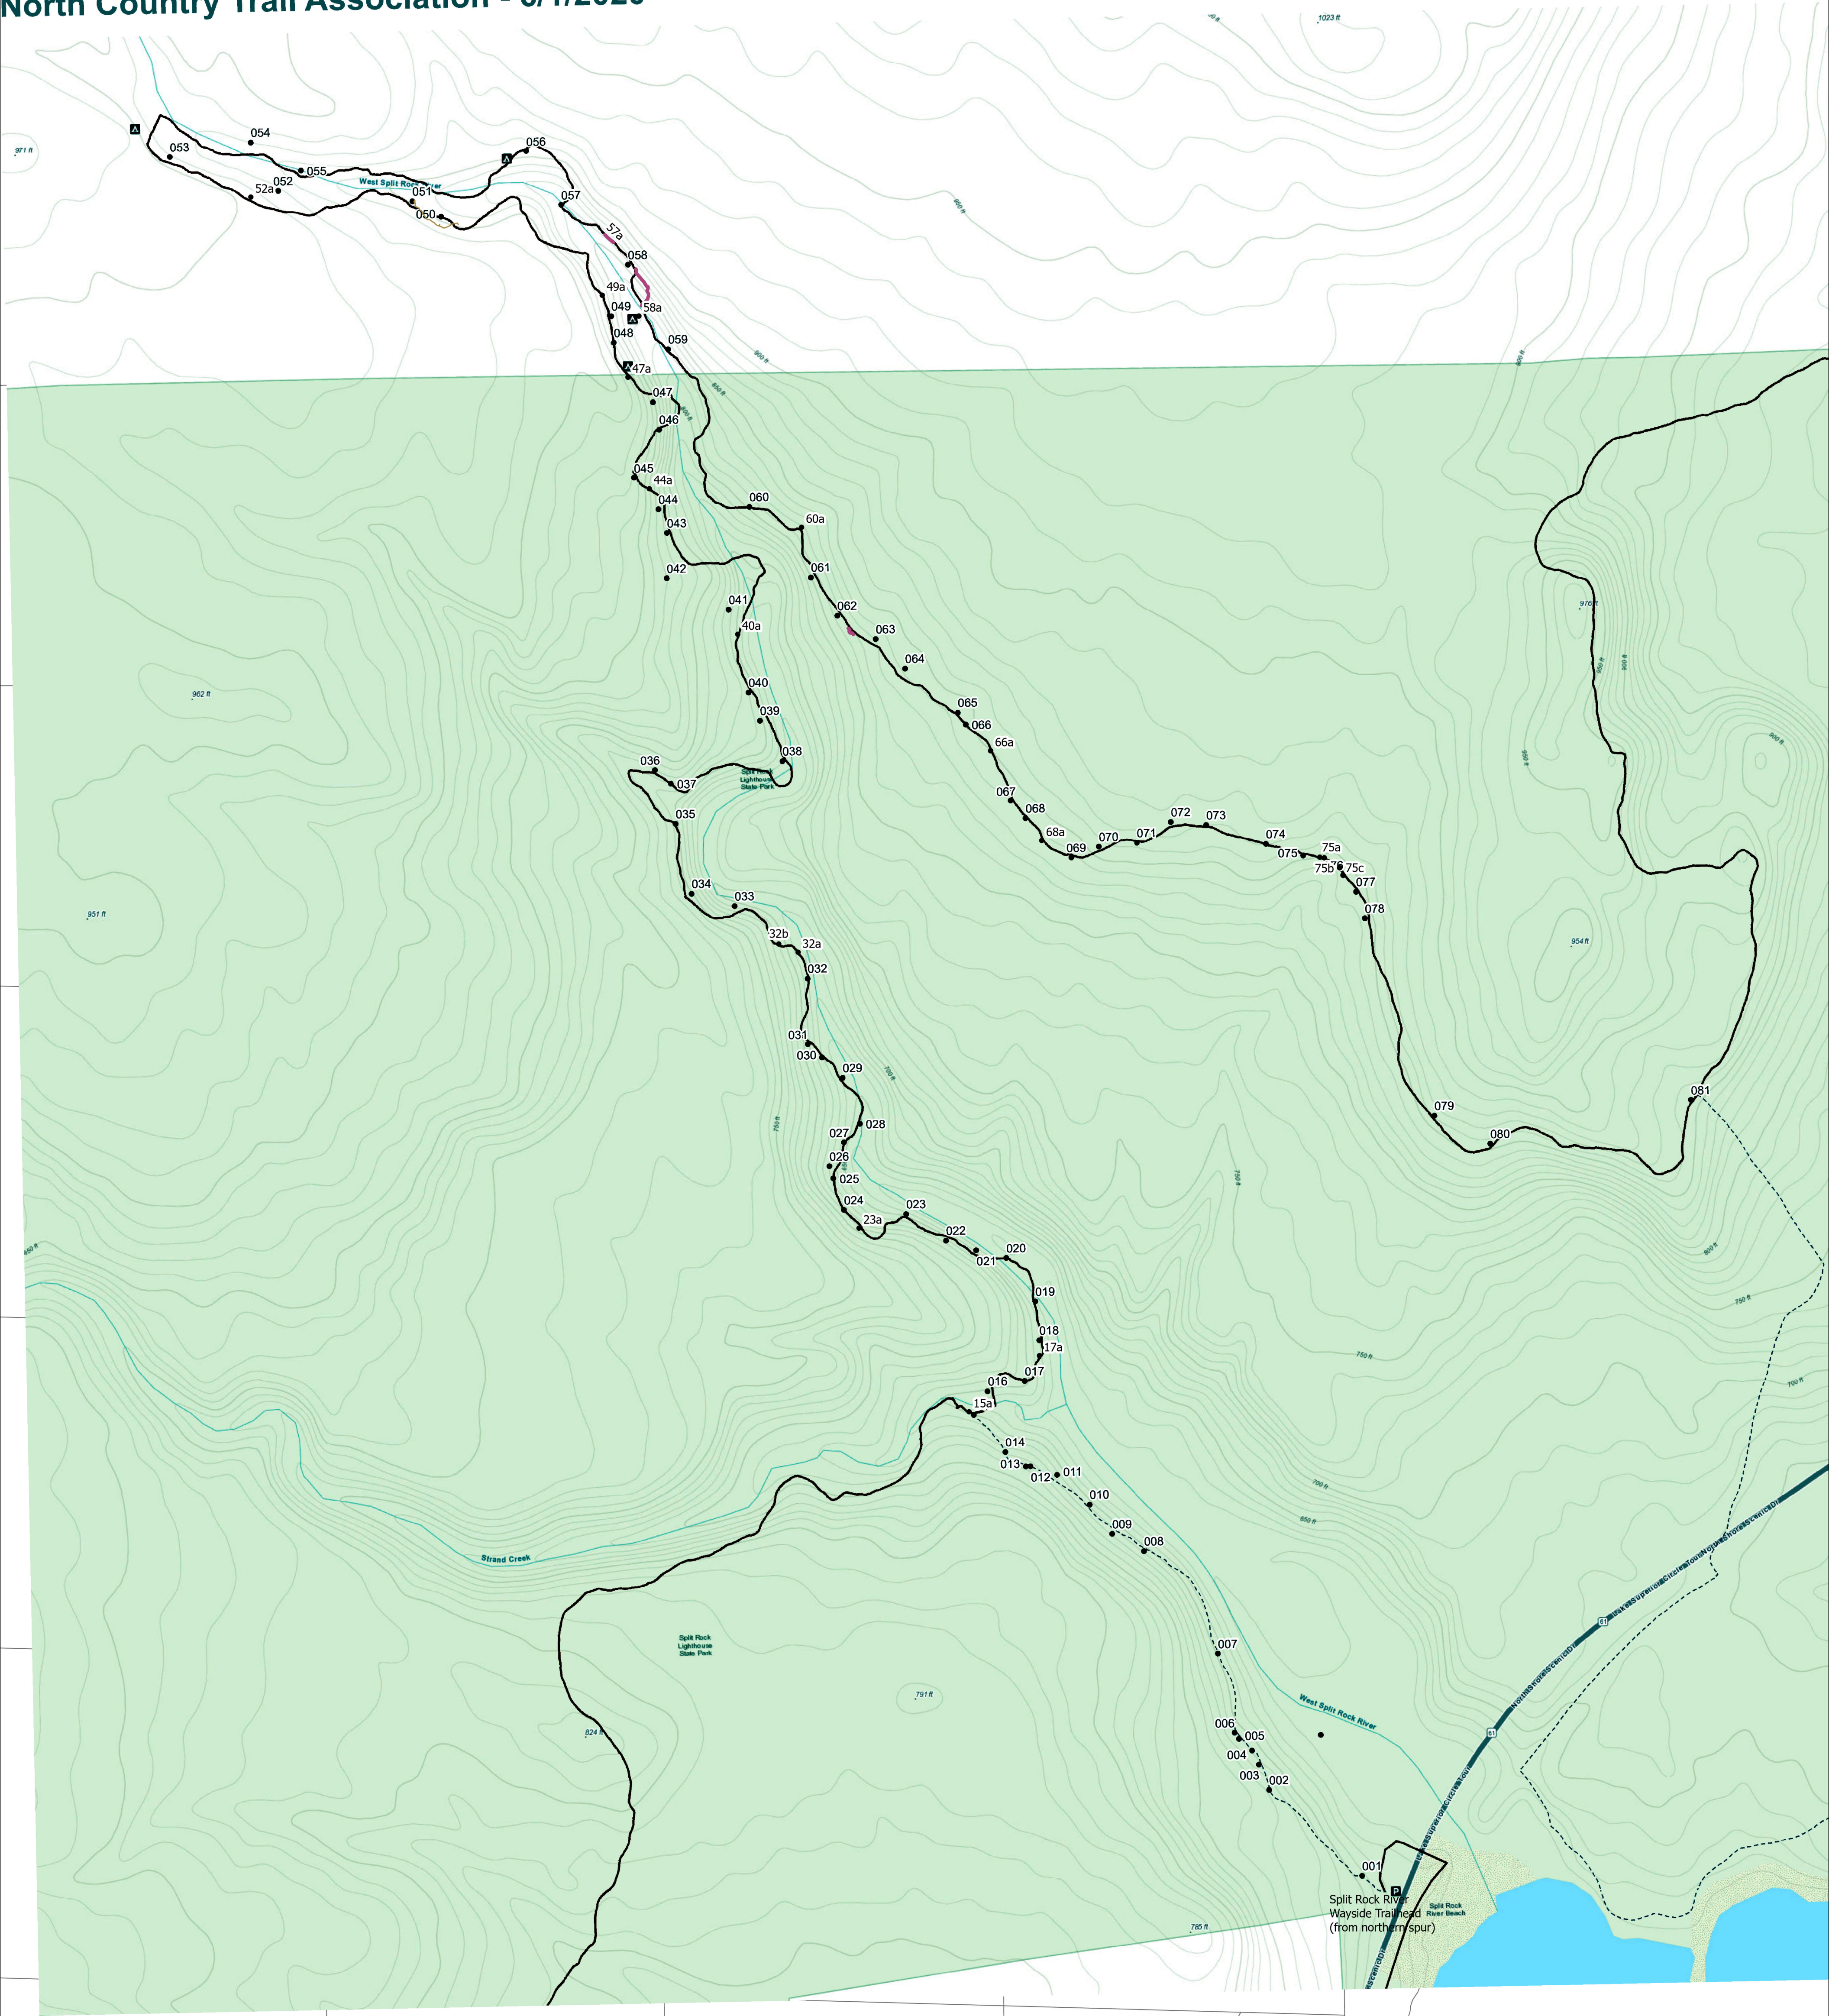

North Country Trail Association - 6/1/2020

Legend

- Field Assessment Points (Davis)
- NCT
- NCT (on-road)
- - - Nearby Trails
- - - Spurs

Project Description GIS Review of Split Rock GPS data from May 29th, 2020.

Regional Overview